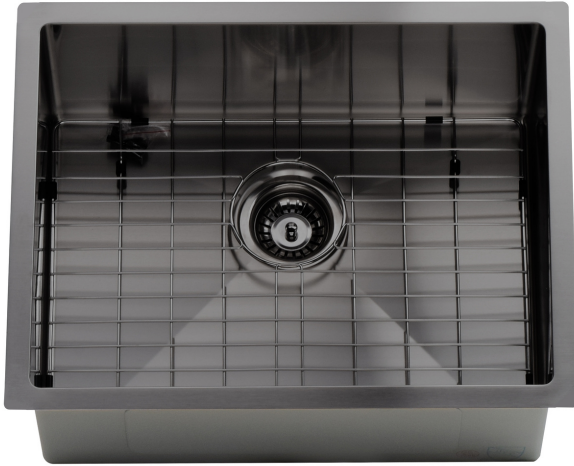

Pure Design

2318-GM-B

Grille: Include | included
Crépine | Strainer: Include | included
Installation: Sous/sur-comptoir | Overmount/ Undermount
Profondeur | Depth: 9"
Fini | Finish: Brushed | Brossé
Calibre | Gauge: 16
Teneur | Content: 18/10 Chrome/Nickel
Fabriqué à la main | Hand made

Nos éviers ont:
Our sinks have:

- des coins arrondis rendant le nettoyage plus facile
- rounded corners for an easy cleaning

- des plaques insonorisants rendant l'expérience moins bruyant
- sound absorbing plates making the experience less noisy

- une couche ultra puissante qui protège contre l'accumulation de condensation
- an ultra-powerful layer that protects the sink against condensation build-up