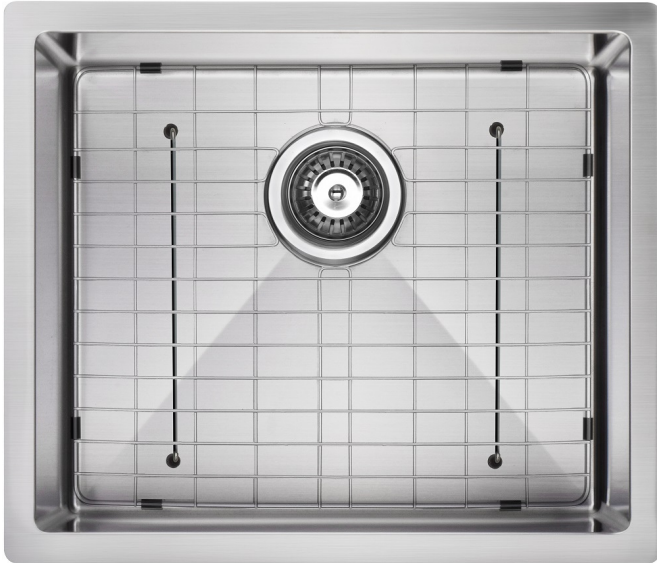

Pure Design

R2318-18G

Grille: Include | included
Crépine | Strainer: Include | included
Installation: Sous/sur-comptoir | Overmount/ Undermount
Profondeur | Depth: 228.6 mm | 9"
Fini | Finish: Brushed | Brossé
Calibre | Gauge: 18
Teneur | Content: 18/10 Chrome/Nickel
Fabriqué à la main | Hand made

Nos éviers ont:
Our sinks have:

- des coins arrondis rendant le nettoyage plus facile
- rounded corners for an easy cleaning

- des plaques insonorisants rendant l'expérience moins bruyant
- sound absorbing plates making the experience less noisy

- une couche ultra puissante qui protège contre l'accumulation de condensation
- an ultra-powerful layer that protects the sink against condensation build-up