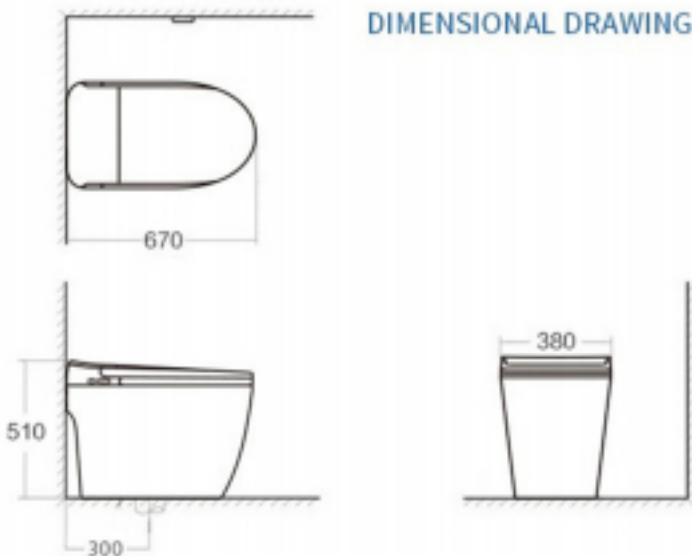

HP-2230C (Automatic Cover)
SMART ONE-PIECE TOILET

SIZE: 670X380X510mm

MATERIAL: Ceramic Bowl & ABS Cover

S-TRAP: 300/400MM P-TRAP: 180MM

HEATING MODE: Non-Cistern Rapid Heating Type

RATED VOLTAGE: 110V-220V

COLOR: White

DIMENSIONAL DRAWING

MAIN FUNCTION

- Bidet Washing
- Hip Washing
- Moving Massage
- Warm Wind Drying
- Self-Cleaning Nozzle
- Night Light
- Kids Mode
- Electrical Leakage Protection
- Auto Open/Close Cover & Feet Sensor Open/Close Cover & Remote Controlled Open/Close Cover
- Adjustable Water Temperature
- Adjustable Drying Temperature
- Adjustable Seat Temperature
- Adjustable Nozzle Position
- Water Pressure Adjusting
- Power Outage Flushing
- Strong And Soft Spraying